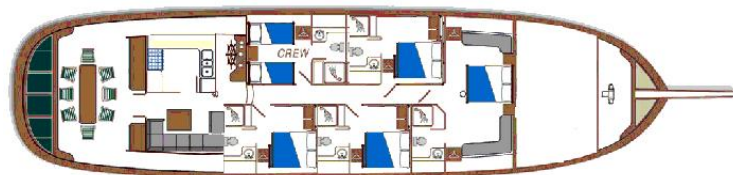

YASEMIN SULTAN

5 CABINS: 3 Doubles + 1 twin an 1 master cabin
 All Cabins Include box shower & Home WC toilette

L.O.A 24,00 mt / 79 ft.
BEAM 6,50 mt
ENGINE 360 HP Iveco
GENERATOR 25 Kw
FUEL TANKS 2000 lt
WATER 6000 lt
SPEED 11 knots

Windsurf
 Fishing & Snorkel Gear
 TV in salon, Dvd
 Music CD-Stero player
 Hot water
 Refrigerator & Deep Freeze
 Ice maker
 Full equipped galley

VHF Radio, Radar
 Tender Boat with outboard engine
 Air conditioned
 Crew: 3 person